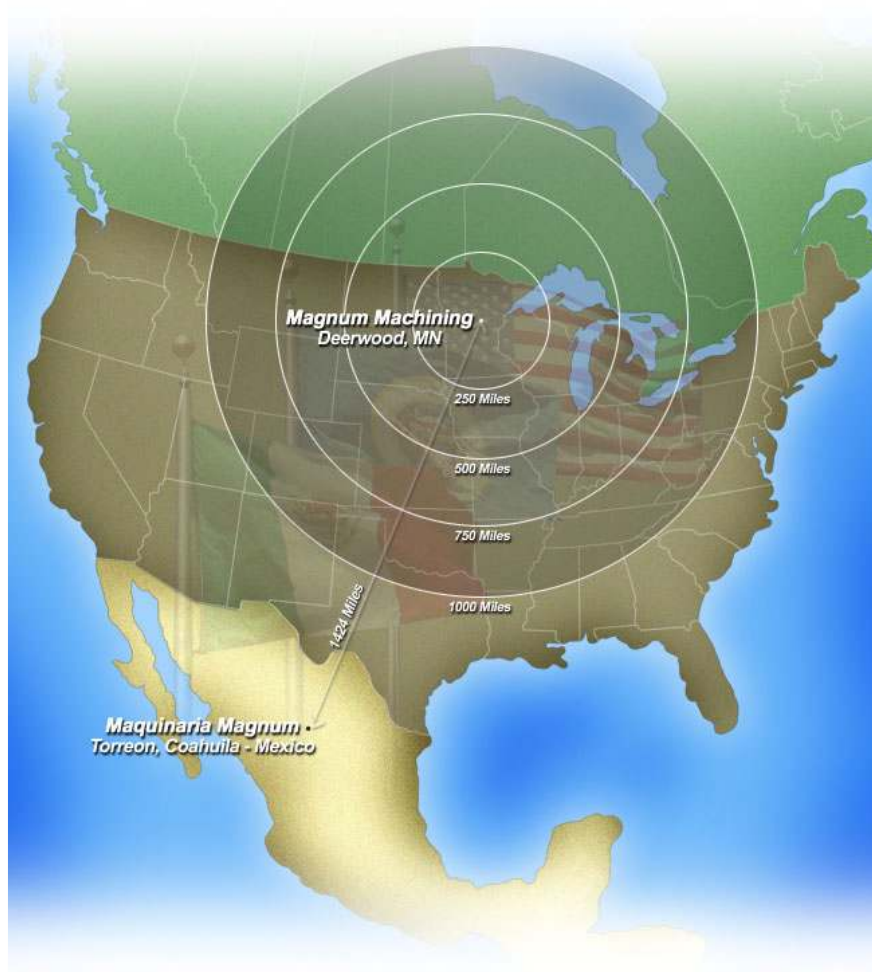

**Locations**

Located in an attractive place to work and transact businesses is situated in the heart of Minnesota's fishing, golf, hunting, snowmobile and lakes area.

The Deerwood facility is 110 miles north of the Minneapolis, St. Paul International airport.